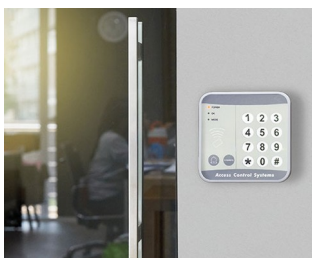

Access control system

Automatic Door Access

Pool control

Smart home gateway

SMART-HOME control centre

Sound Meter

Wired device in the IIoT

Виды доработки